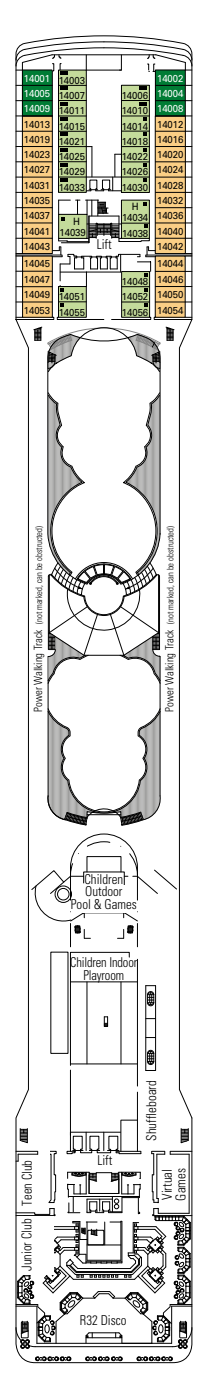

DECK 12 CLARINETTO

DECK 13 MANDOLINO

DECK 14 CHITARRA

DECK 15 XILOFONO

DECK 16 SPORT

Ship configuration, data and descriptions may be subject to change depending on the season and on the destination and must be verified at the time of booking.