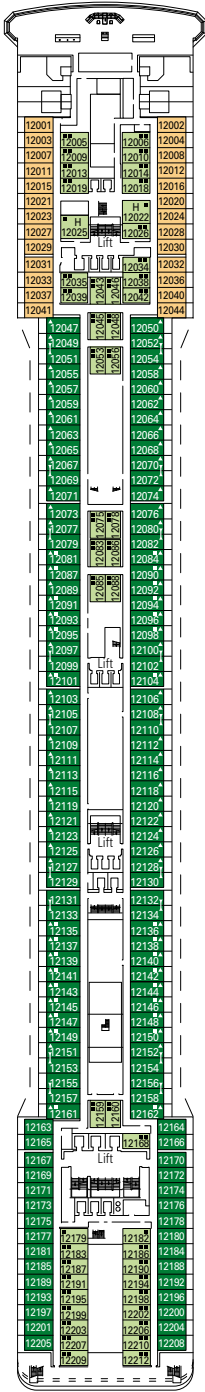

DECK 12 CLARINETTO

DECK 13 MANDOLINO

DECK 14 CHITARRA

DECK 15 XILOFONO

DECK 16 SPORT

Ship configuration, data and descriptions may be subject to change depending on the season and on the destination and must be verified at the time of booking.