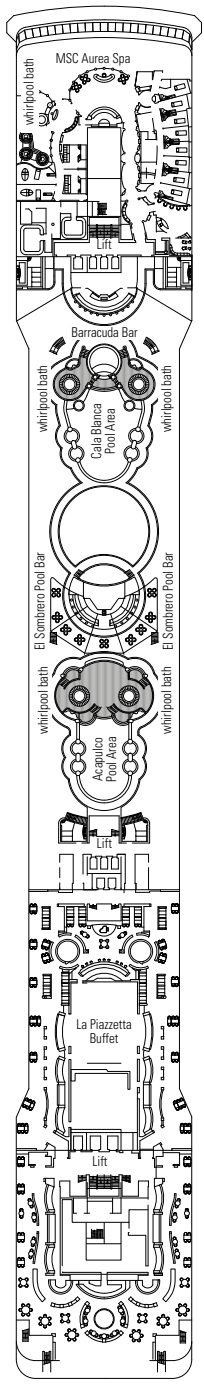

DECK 12 CLARINETTO

DECK 13 MANDOLINO

DECK 14 CHITARRA

DECK 15 XILOFONO

DECK 16 SPORT

Ship configuration, data and descriptions may be subject to change depending on the season and on the destination and must be verified at the time of booking.