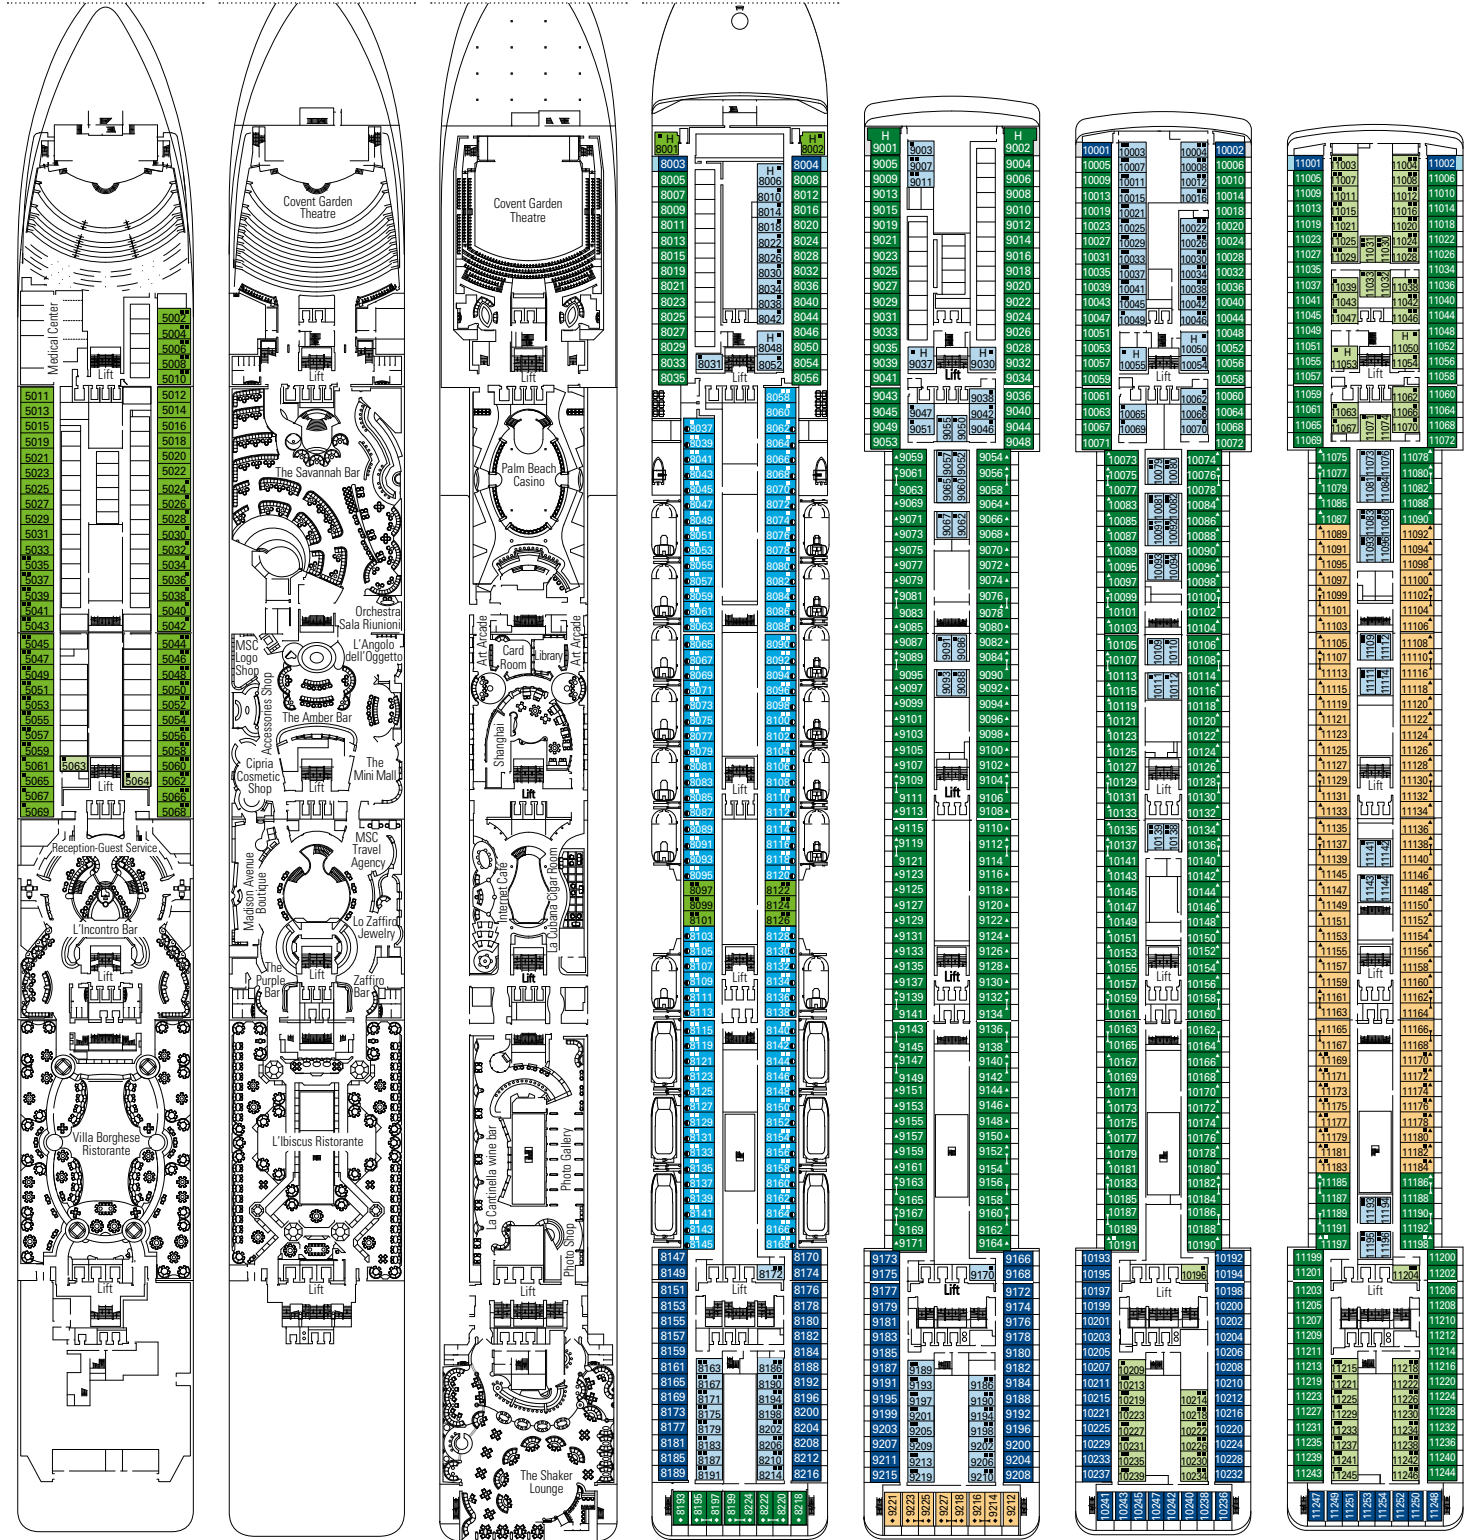

DECK PLAN & ACCOMMODATION

1.275 CABINS
3.223 GUESTS

ACAPULCO

DECK 5 PIANOFORTE **DECK 6** VIOLINO **DECK 7** SAXOFONO **DECK 8** ARPA **DECK 9** VIOLA **DECK 10** LIRA **DECK 11** FLAUTO

- Sport Deck 16
- Xilofono Deck 15
- Chitarra Deck 14
- Mandolino Deck 13
- Clarinetto Deck 12
- Flauto Deck 11
- Lira Deck 10
- Viola Deck 9
- Arpa Deck 8
- Saxofono Deck 7
- Violino Deck 6
- Pianoforte Deck 5
- Violoncello Deck 4

1.275 CABINS

Suites	18
Balcony*	809
Ocean View*	69
Outside with Partial View	104
Interior*	275

* Including cabins for guests with disabilities or reduced mobility.

CABIN CATEGORIES

BELLA > Interior
BELLA > Outside with Partial View
BELLA > Balcony

FANTASTICA > Interior
FANTASTICA > Ocean View
FANTASTICA > Balcony
FANTASTICA > Family Cabin*

AUREA > Interior
AUREA > Balcony
AUREA > Suite

* This symbol indicates only some of all the available combinations of family cabins.

LEGEND

- ▲ Sofa bed
- ◆ Double sofa bed
- 3rd bed is a pullman bed
- 3rd and 4th beds are pullman beds
- ↔ Connecting Cabins
- ⊙ Cabins with restricted views
- H Cabin for guests with disabilities or reduced mobility
- Balcony with metal balustrade
- Balcony with half glass half metal balustrade