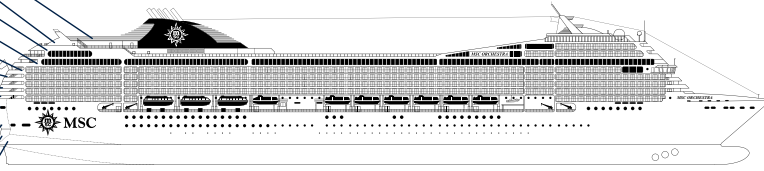

DECK PLAN & ACCOMMODATION

1.275 CABINS
3.223 GUESTS

ACAPULCO

DECK 5 PIANOFORTE **DECK 6** VIOLINO **DECK 7** SAXOFONO **DECK 8** ARPA **DECK 9** VIOLA **DECK 10** LIRA **DECK 11** FLAUTO

- Sport Deck 16
- Xilofono Deck 15
- Chitarra Deck 14
- Mandolino Deck 13
- Clarinetto Deck 12
- Flauto Deck 11
- Lira Deck 10
- Viola Deck 9
- Arpa Deck 8
- Saxofono Deck 7
- Violino Deck 6
- Pianoforte Deck 5
- Violoncello Deck 4

FANTASTICA > Interior
FANTASTICA > Ocean View
FANTASTICA > Balcony
FANTASTICA > Family Cabin*

AUREA > Interior
AUREA > Balcony
AUREA > Suite

* This symbol indicates only some of all the available combinations of family cabins.